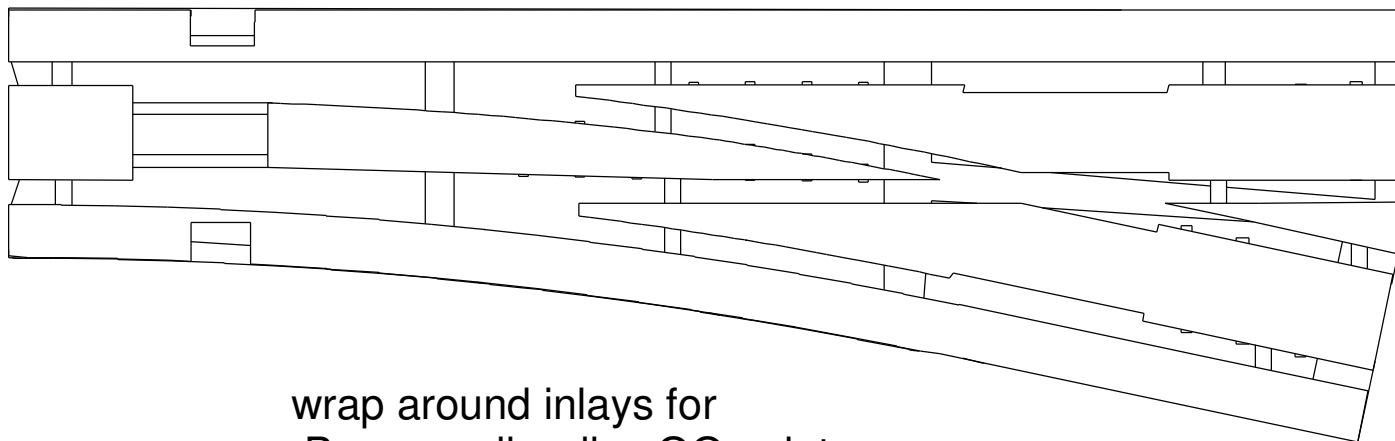

P-165stp-small-lh-point-plus-base-1a
P-165stp-small-rh-point-plus-base-1a

wrap around inlays for
Peco small radius OO points,
plain surface

Designed by Simon Dawson (Rue d'Étropol) - 2015
www.rue-d-etropol.com