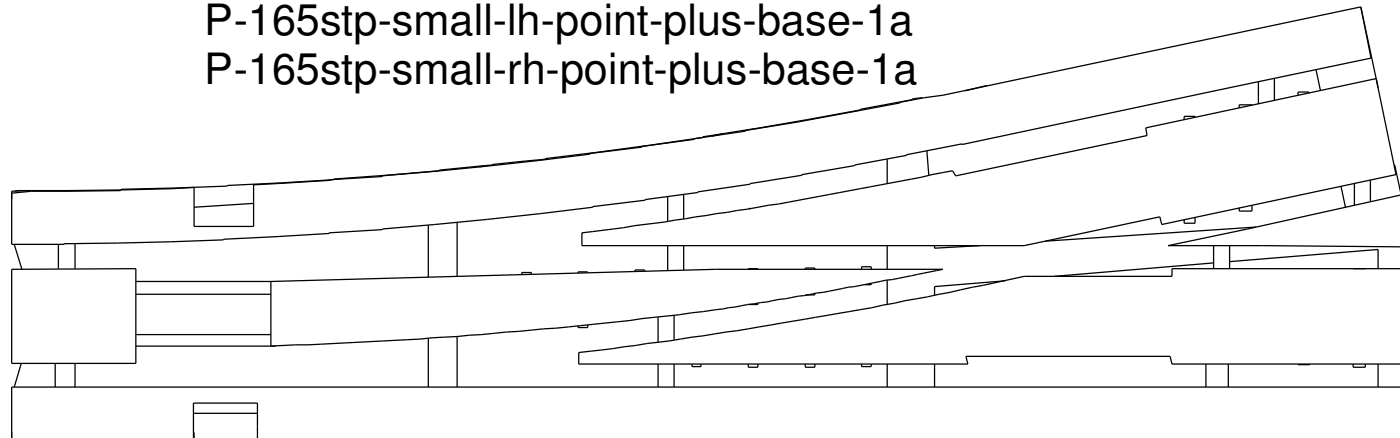

P-165stp-small-lh-point-plus-base-1a
P-165stp-small-rh-point-plus-base-1a

wrap around inlays for
Peco small radius OO points,
plain surface

Designed by Simon Dawson (Rue d'Étropol) - 2015
www.rue-d-etropol.com