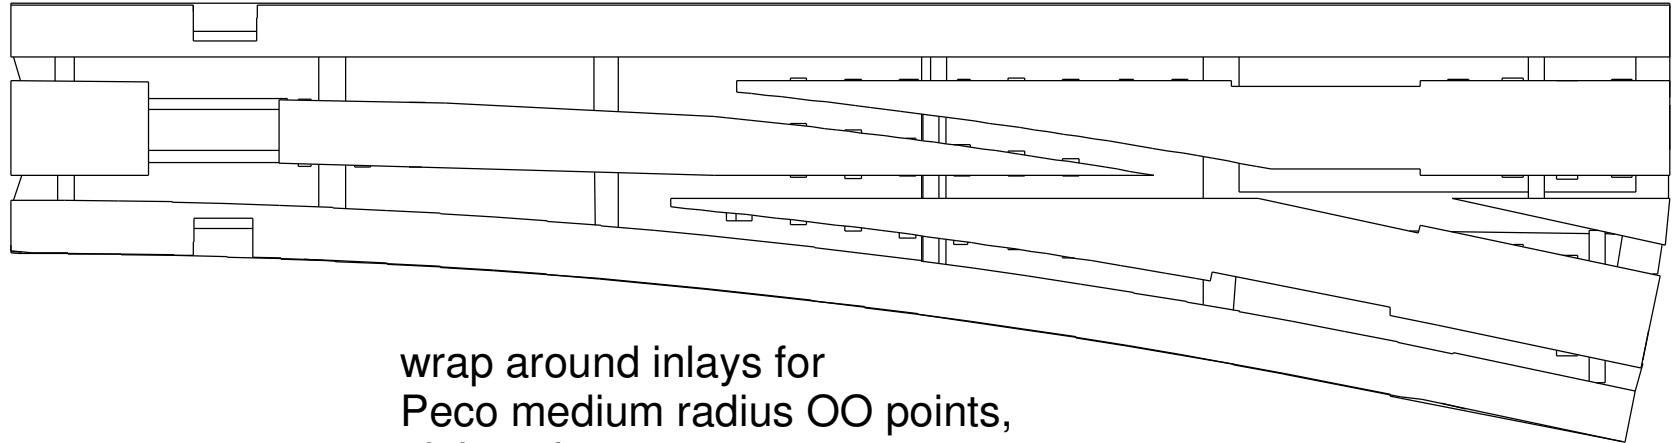

P-165stp-medium-lh-point-plus-base-1a
P-165stp-medium-rh-point-plus-base-1a

wrap around inlays for
Peco medium radius OO points,
plain surface

Designed by Simon Dawson (Rue d'Étropol) - 2015
www.rue-d-etropol.com