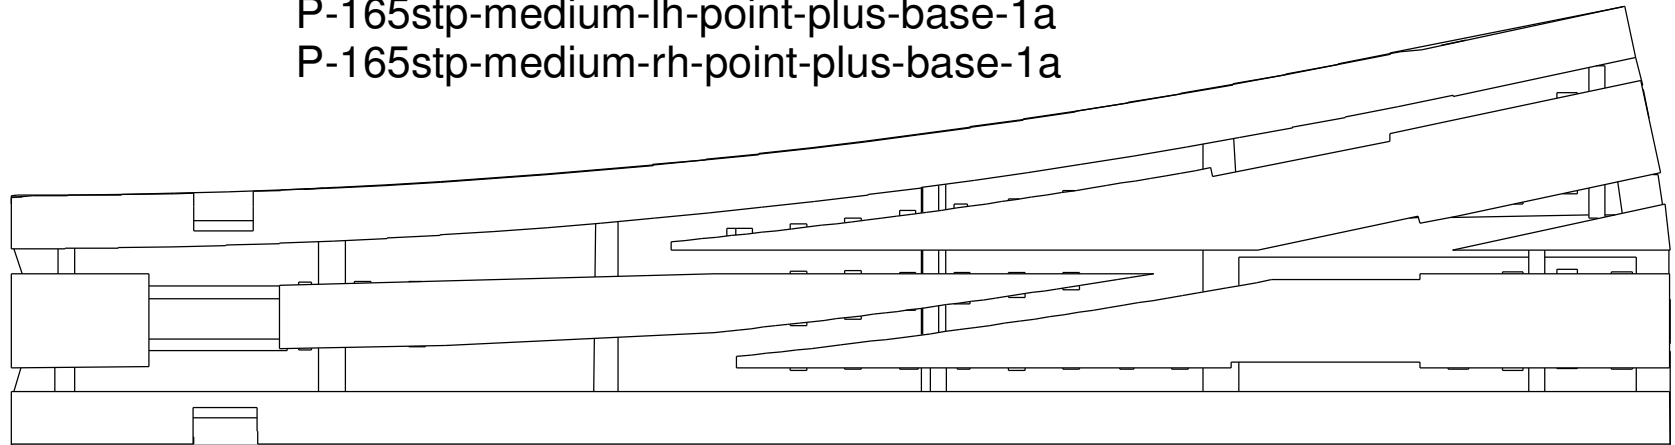

P-165stp-medium-lh-point-plus-base-1a
P-165stp-medium-rh-point-plus-base-1a

wrap around inlays for
Peco medium radius OO points,
plain surface

Designed by Simon Dawson (Rue d'Étropol) - 2015
www.rue-d-etropol.com