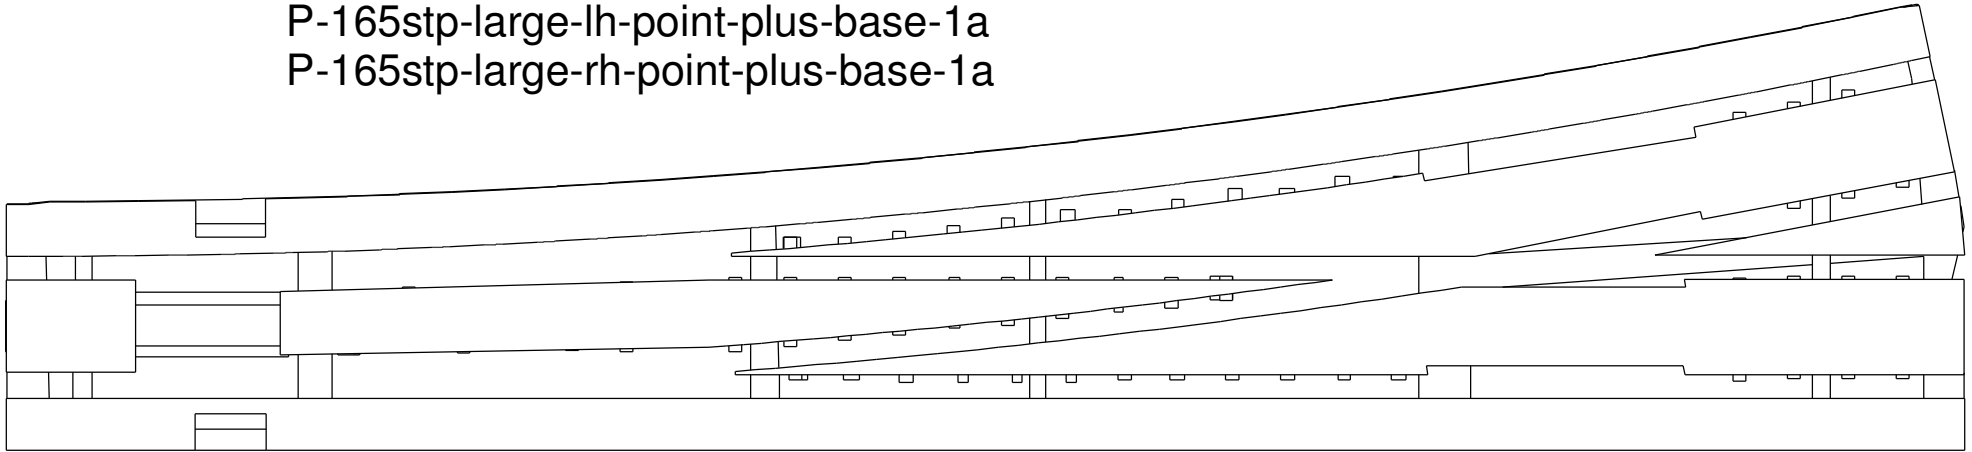

P-165stp-large-lh-point-plus-base-1a
P-165stp-large-rh-point-plus-base-1a

wrap around inserts for
Peco large radius oo points
plain surface

Designed by Simon Dawson (Rue d'Étropol) - 2015
www.rue-d-etropol.com