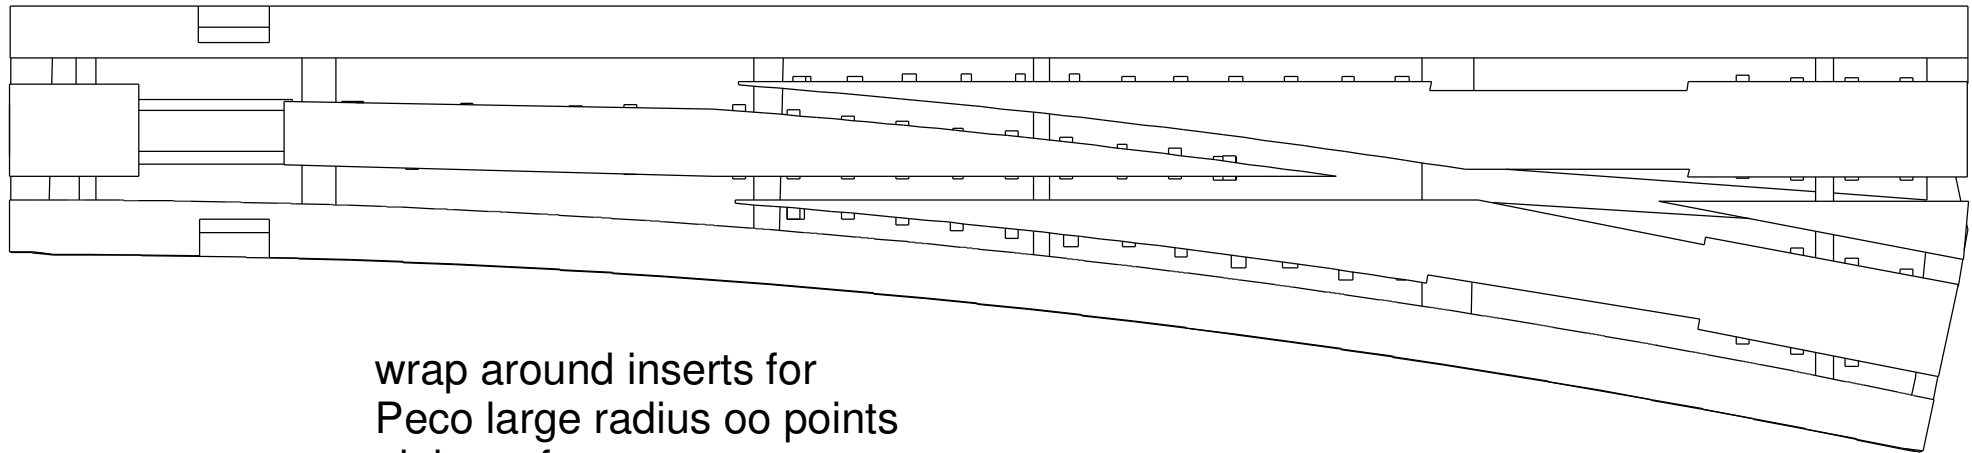

P-165stp-large-lh-point-plus-base-1a
P-165stp-large-rh-point-plus-base-1a

wrap around inserts for
Peco large radius oo points
plain surface

Designed by Simon Dawson (Rue d'Étropol) - 2015
www.rue-d-etropol.com