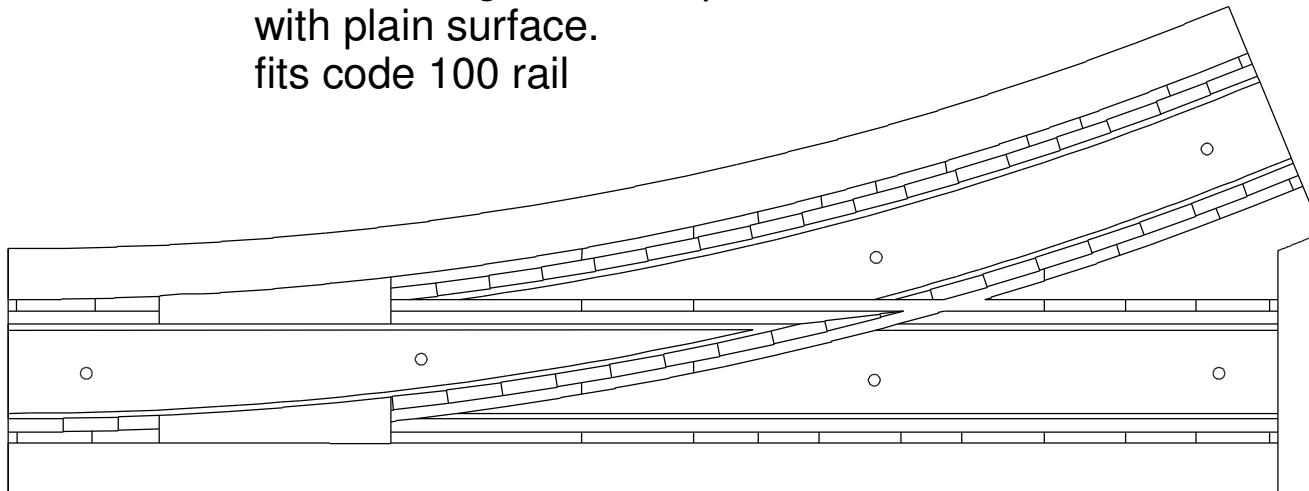

P-165stp-tram-point-rh-live-pl-1a

P-165stp-tram-point-lh-live-pl-1a

R2 radius right and left points
with plain surface.
fits code 100 rail

Designed by Simon Dawson (Rue d'Étropol) - 2015
www.rue-d-etropol.com