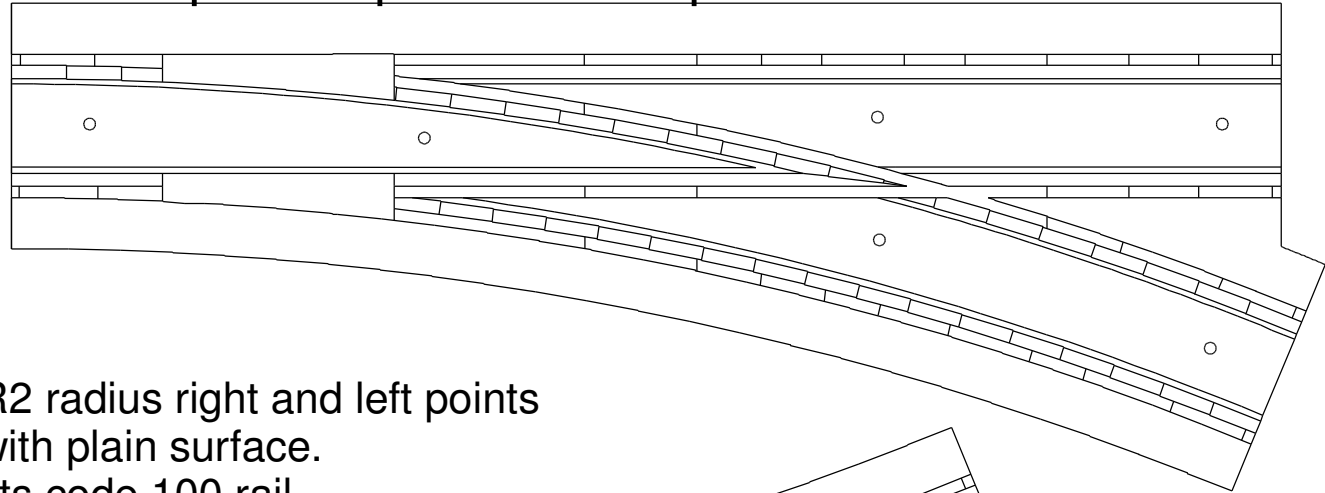

P-165stp-tram-point-rh-live-pl-1a

P-165stp-tram-point-lh-live-pl-1a

R2 radius right and left points
with plain surface.
fits code 100 rail

Designed by Simon Dawson (Rue d'Étropol) - 2015
www.rue-d-etropol.com