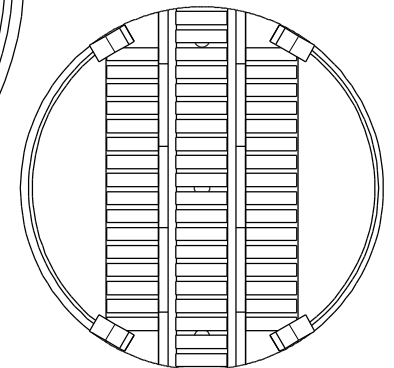

- t-9-wagon-turntable-84d-100-1a
- t-9-wagon-turntable-84d-100-corners-flat-1a
- t-9-wagon-turntable-84d-100-plus-base-flat-1a
- t-9-small-turntable-48d-100-flat-1a
- t-9-small-turntable-48d-100-plus-base-1a
- t-9-small-turntable-48d-100-wood-1a
- t-9-small-turntable-84d-100-plus-base-1a
- t-9-small-turntable-84d-100-wood-1a
- t-9-small-turntable-basic-84d-100-plus-base-1a

9mm gauge wagon turntables(84mm diameter) and small turntables which can be turned 180 degrees. Fits code 100 rail

Designed by Simon Dawson (Rue d'Étropol) - 2015
www.rue-d-etropol.com