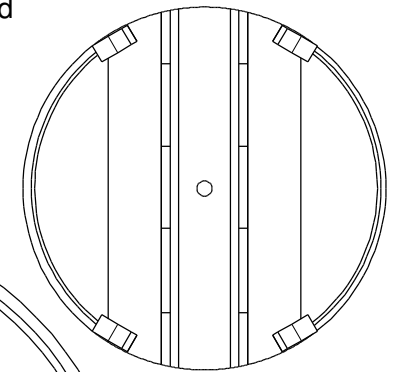

- t-9-wagon-turntable-84d-100-1a
- t-9-wagon-turntable-84d-100-corners-flat-1a
- t-9-wagon-turntable-84d-100-plus-base-flat-1a
- t-9-small-turntable-48d-100-flat-1a
- t-9-small-turntable-48d-100-plus-base-1a
- t-9-small-turntable-48d-100-wood-1a
- t-9-small-turntable-84d-100-plus-base-1a
- t-9-small-turntable-84d-100-wood-1a
- t-9-small-turntable-basic-84d-100-plus-base-1a

9mm gauge wagon turntables(84mm diameter) and small turntables which can be turned 180 degrees. Fits code 100 rail

Designed by Simon Dawson (Rue d'Étropol) - 2015
www.rue-d-etropol.com