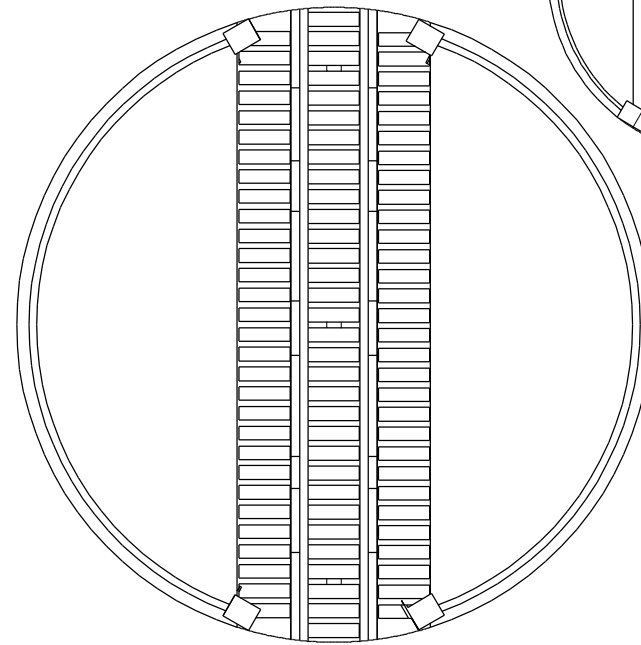

- t-9-wagon-turntable-84d-100-1a
- t-9-wagon-turntable-84d-100-corners-flat-1a
- t-9-wagon-turntable-84d-100-plus-base-flat-1a
- t-9-small-turntable-48d-100-flat-1a
- t-9-small-turntable-48d-100-plus-base-1a
- t-9-small-turntable-48d-100-wood-1a
- t-9-small-turntable-84d-100-plus-base-1a
- t-9-small-turntable-84d-100-wood-1a
- t-9-small-turntable-basic-84d-100-plus-base-1a

9mm gauge wagon turntables(84mm diameter) and small turntables which can be turned 180 degrees. Fits code 100 rail

Designed by Simon Dawson (Rue d'Étropol) - 2015
www.rue-d-etropol.com