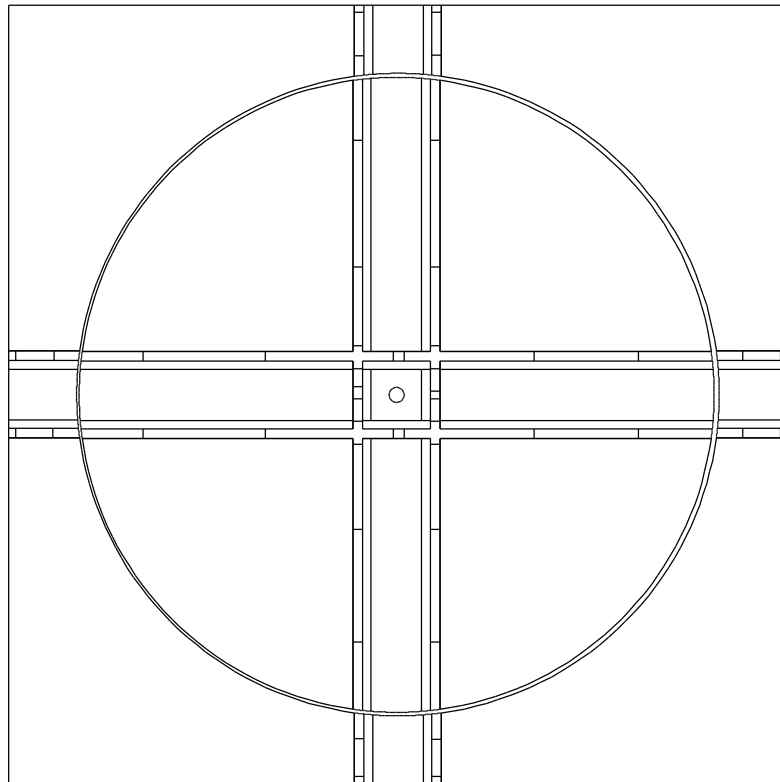

- t-9-wagon-turntable-84d-100-1a
- t-9-wagon-turntable-84d-100-corners-flat-1a
- t-9-wagon-turntable-84d-100-plus-base-flat-1a
- t-9-small-turntable-48d-100-flat-1a
- t-9-small-turntable-48d-100-plus-base-1a
- t-9-small-turntable-48d-100-wood-1a
- t-9-small-turntable-84d-100-plus-base-1a
- t-9-small-turntable-84d-100-wood-1a
- t-9-small-turntable-basic-84d-100-plus-base-1a

9mm gauge wagon turntables(84mm diameter) and small turntables which can be turned 180 degrees. Fits code 100 rail

Designed by Simon Dawson (Rue d'Étropol) - 2015
www.rue-d-etropol.com