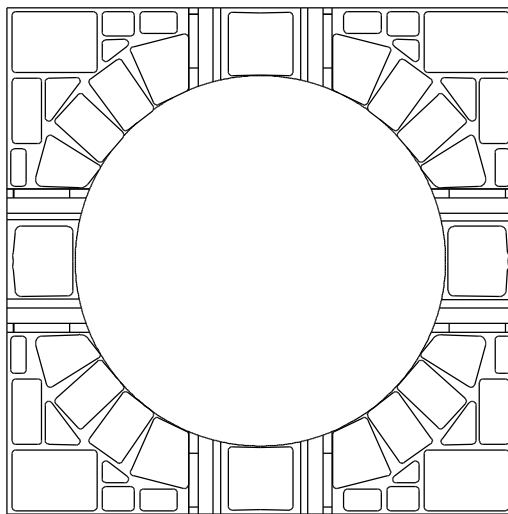

t-165-wagon-turntable-48d-100-corners-giant-1a
 t-165-wagon-turntable-48d-100-corners-flat-1a
 t-165-wagon-turntable-60d-100-corners-giant-1a
 t-165-wagon-turntable-60d-100-corners-flat-1a

t-165-wagon-turntable-48d-100-1a
 t-165-wagon-turntable-48d-100-wood-1a
 t-165-wagon-turntable-60d-100-wood-1a
 t-165-wagon-turntable-60d-100-1a

Part 1 of 2

Designed by
 Simon Dawson (Rue d'Étropol) -2015
www.rue-d-etropol.com