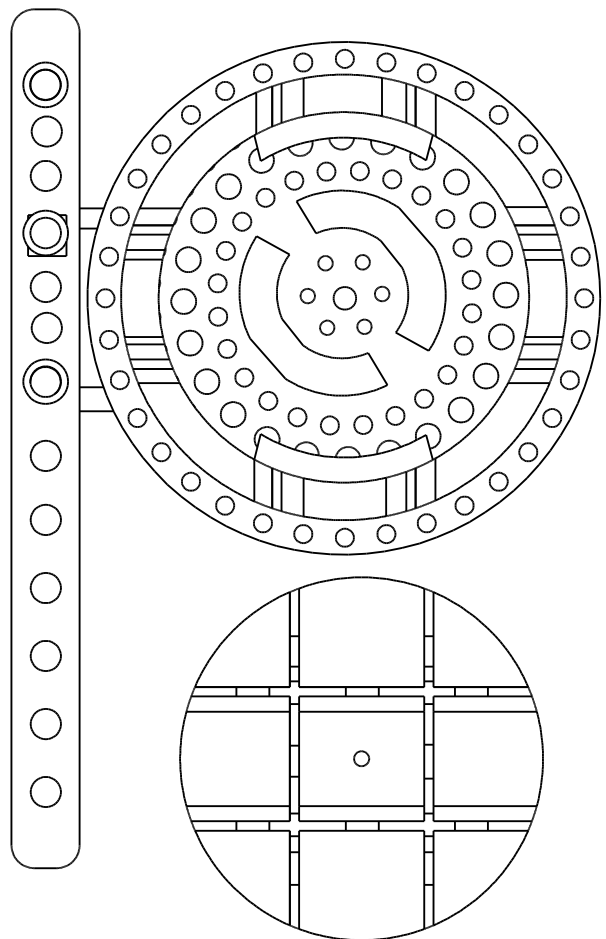

Basic 48mm and 60mm wagon turntables, 16.5mm gauge. fit code 100 rail, suit OO, HO, O16.5, Gn15 and other 16.5mm narrow gauge

Designed by Simon Dawson (Rue d'Étropol) - 2016  
[www.rue-d-etropol.com](http://www.rue-d-etropol.com)