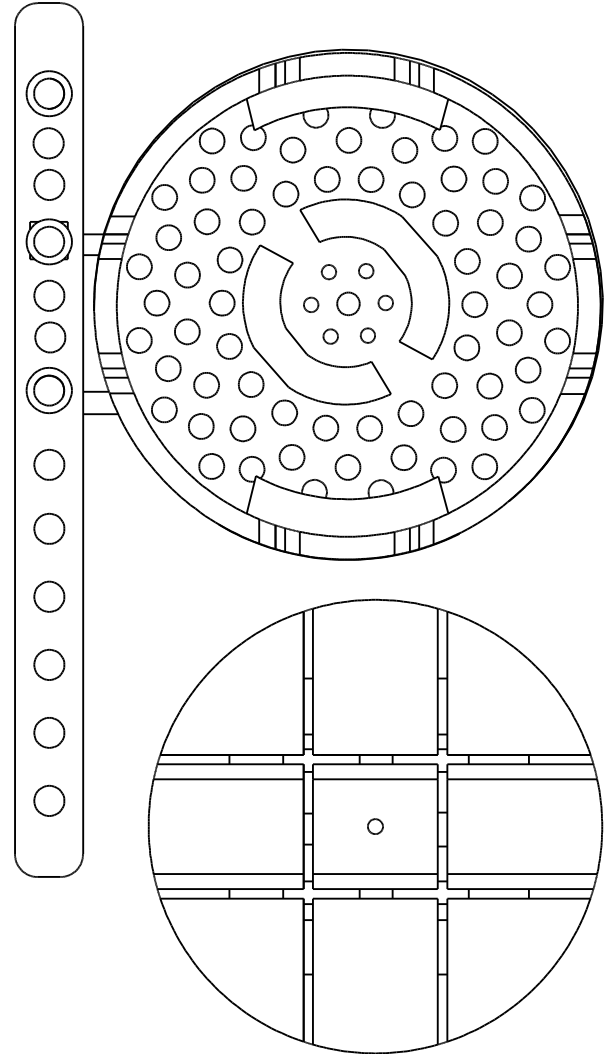

Basic 48mm and 60mm wagon turntables, 16.5mm gauge. fit code 100 rail, suit OO, HO, O16.5, Gn15 and other 16.5mm narrow gauge

Designed by Simon Dawson (Rue d'Étropol) - 2016  
[www.rue-d-etropol.com](http://www.rue-d-etropol.com)